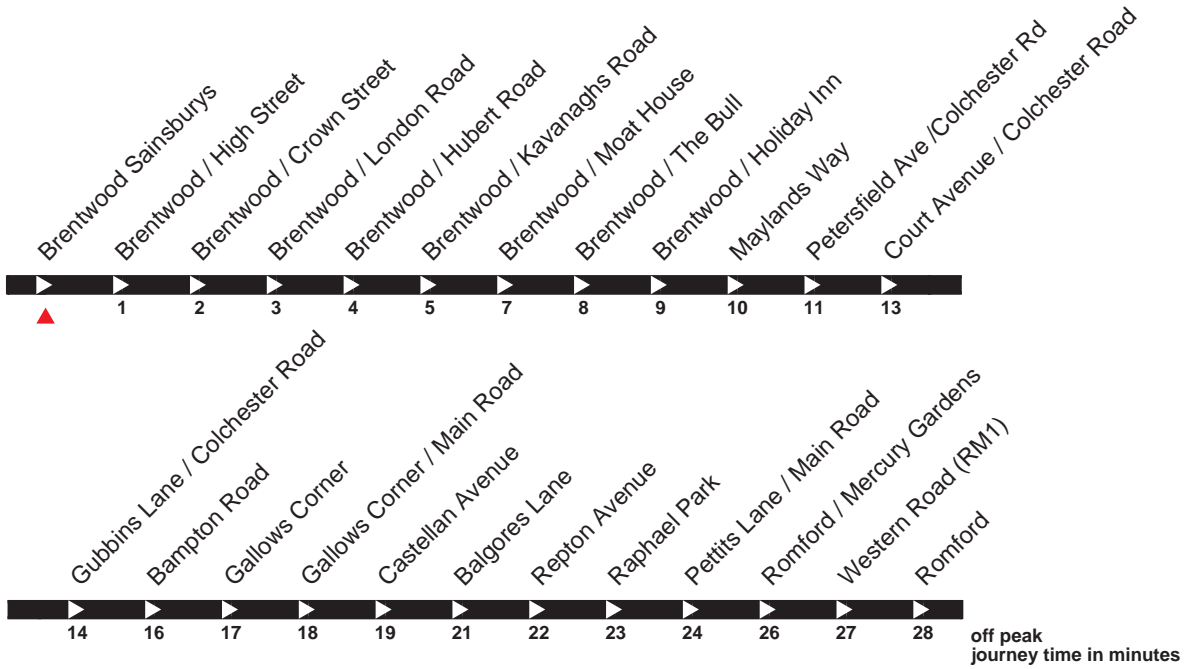

498

Buses towards Romford

Monday - Friday

First bus	6 to 7am	7 to 8am	8am to 3pm	3 to 4pm	4 to 8pm	8 to 11pm	Last bus
0550	0620 0650	0720 0748	At these 15 minutes 45 past the hour	15 15 15 20 15 35 15 45	At these 15 minutes 45 past the hour	At these 30 minute past the hour	2330

Saturday (also Good Friday)

First bus	6 to 9am	9 to 10am	10am to 8pm	8 to 11pm	Last bus
0550	At these 20 minutes 50 past the hour	09 18 09 46	At these 15 minutes 45 past the hour	At these 30 minute past the hour	2330

Sunday and other Public Holidays

First bus	8am to 11pm	Last bus
0730	At these 30 minute past the hour	2330

Operated by First for London Buses